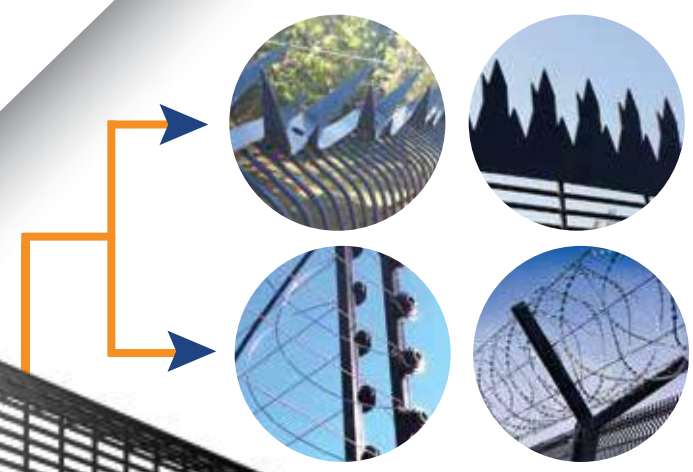

BASIC SECURITY
*Apertures: 76.2mm x 50mm
*Heights: 1.8, 2.0, 2.2, 2.4, 3.0m
*Unobstrusive: Clear View Aesthetics
*Cut Resistant: Strengthened Welding

STANDARD SECURITY
*Apertures: 76.2mm x 25mm
*Heights: 1.8, 2.0, 2.2, 2.4, 3.0m
*Unobstrusive: Clear View
*Cut Resistant: Strengthened Welding
*Security Add-ons: Spikes (Ribbed/ Flared), Electric Fence & Razor Wire.

PREMIUM SECURITY
*Apertures: 76.2mm x 12.7mm
*Heights: 1.8, 2.0, 2.2, 2.4, 3.0m
*Unobstrusive: Clear View
*Anti-Cut & Grind: Impenetrable Meshing
*Security Add-ons: Spikes (Ribbed/ Flared), Electric Fence & Razor Wire.
*Anti-Climb: Rendered Impossible Due To Aperture Size

Aperture Security Size:
High: 76.2mm x 12.7mm
Med: 76.2mm x 25mm
Low: 76.2mm x 50mm

(A) Four V-Bends
(B) Coatings: Galvanised, Polyester Powder, Coastal Fusion Bond & PVC