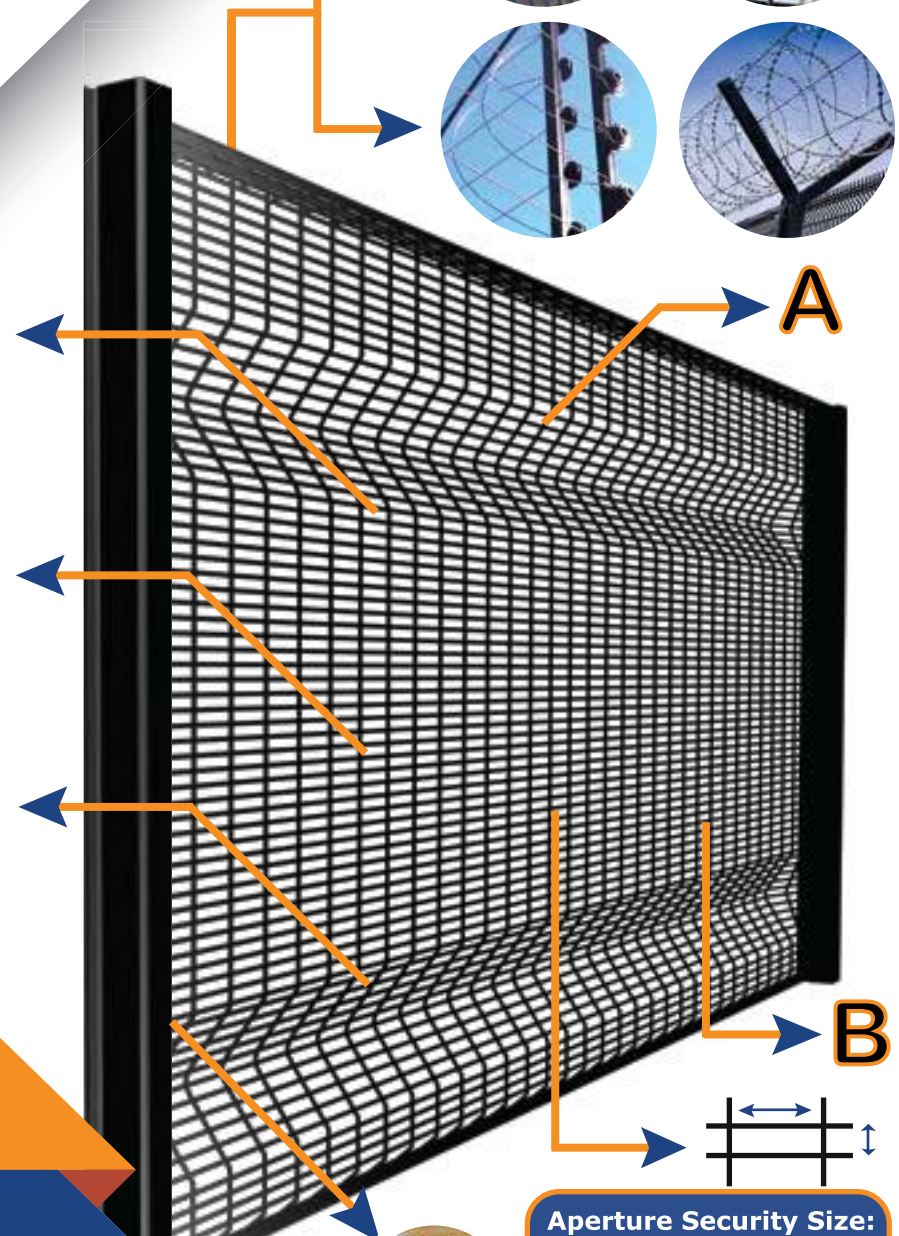

PerimiFence also offers Palisade Fencing as an additional perimeter security measure. All fencing can be further coated to suit your preference of colour and style.

**BASIC SECURITY**  
 \*Apertures: 76.2mm x 50mm  
 \*Heights: 1.8, 2.0, 2.2, 2.4, 3.0m  
 \*Unobstrusive: Clear View Aesthetics  
 \*Cut Resistant: Strengthened Welding

**STANDARD SECURITY**  
 \*Apertures: 76.2mm x 25mm  
 \*Heights: 1.8, 2.0, 2.2, 2.4, 3.0m  
 \*Unobstrusive: Clear View  
 \*Cut Resistant: Strengthened Welding  
 \*Security Add-ons: Spikes (Ribbed/ Flared), Electric Fence & Razor Wire.

**PREMIUM SECURITY**  
 \*Apertures: 76.2mm x 12.7mm  
 \*Heights: 1.8, 2.0, 2.2, 2.4, 3.0m  
 \*Unobstrusive: Clear View  
 \*Anti-Cut & Grind: Impenetrable Meshing  
 \*Security Add-ons: Spikes (Ribbed/ Flared), Electric Fence & Razor Wire.  
 \*Anti-Climb: Rendered Impossible Due To Aperture Size

**Aperture Security Size:**  
 High: 76.2mm x 12.7mm  
 Med: 76.2mm x 25mm  
 Low: 76.2mm x 50mm

(A) Four V-Bends  
 (B) Coatings: Galvanised, Polyester Powder, Coastal Fusion Bond & PVC